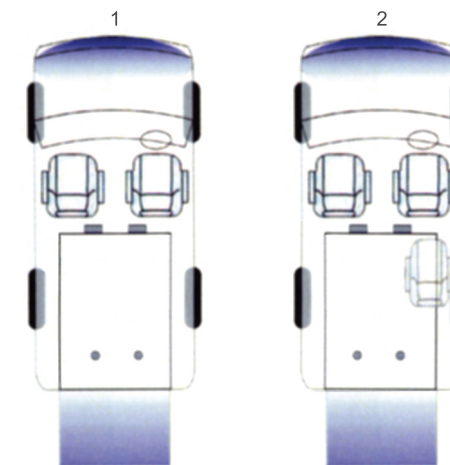

Seating layouts

Cost Option